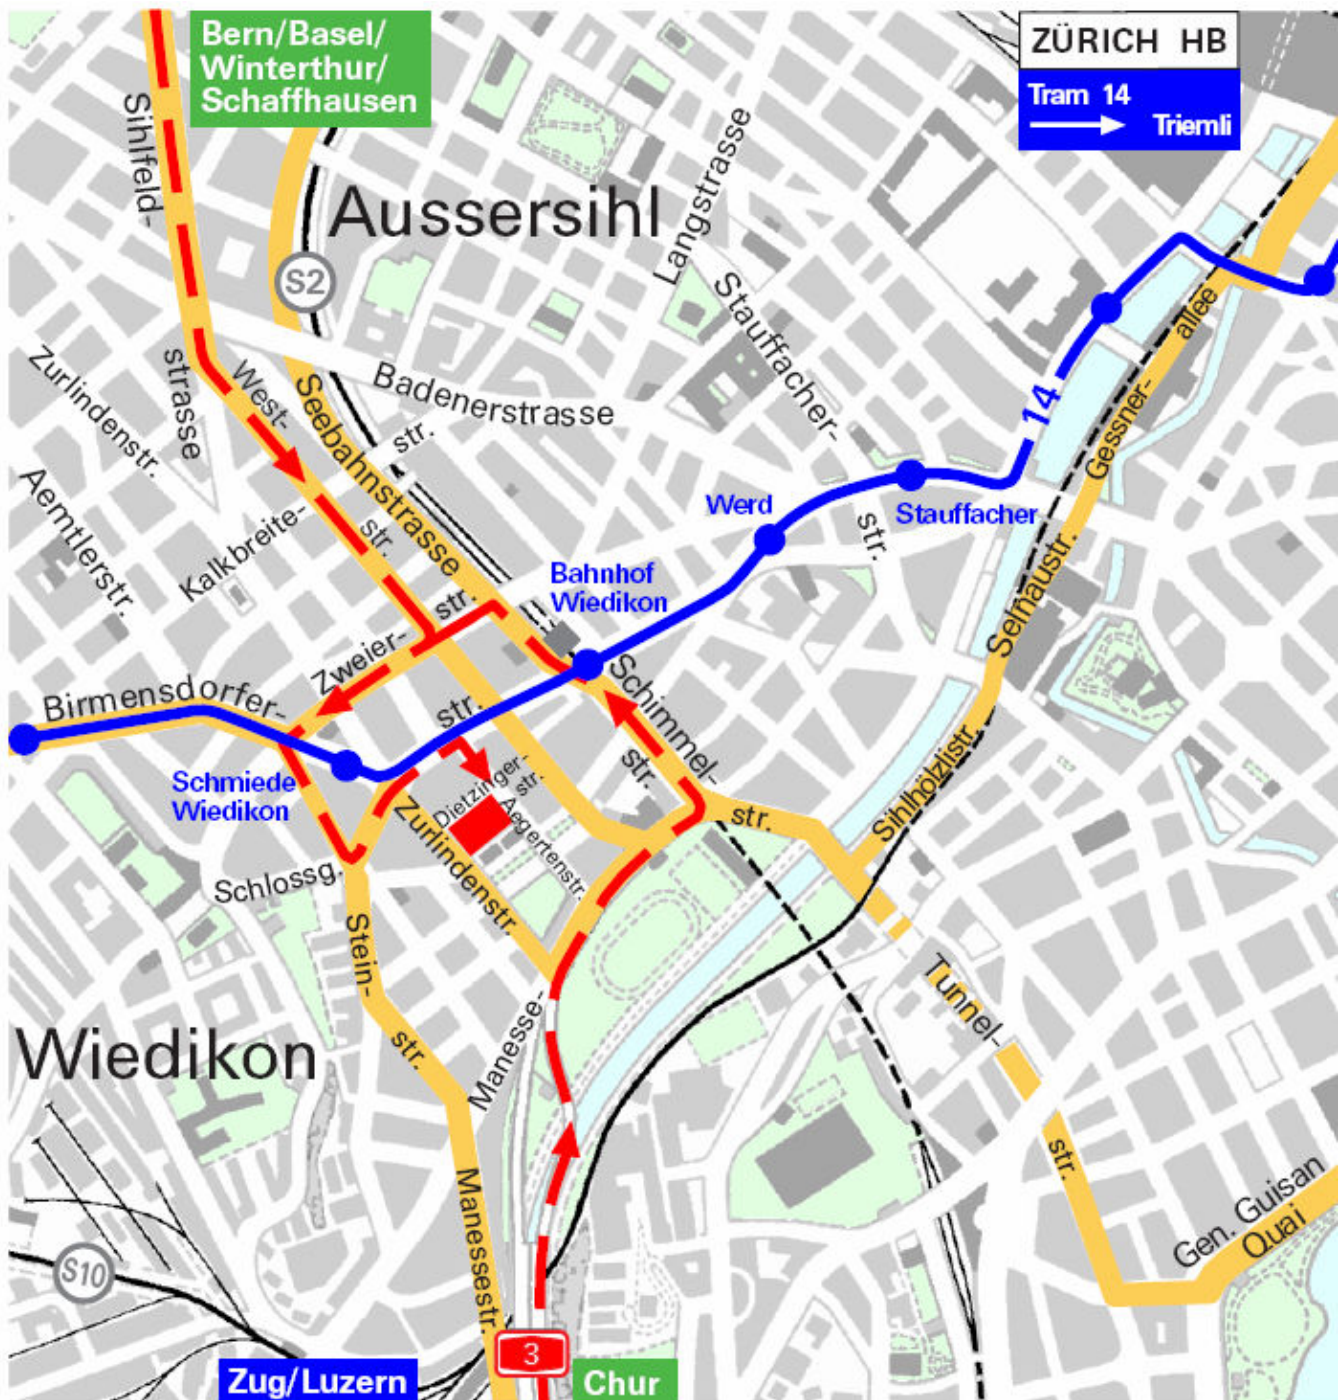

large scale

orell füssli Security Printing Ltd
Dietzingerstrasse 3
8036 Zürich

+41 44 466 77 11 Phone
+41 44 466 79 01 Fax