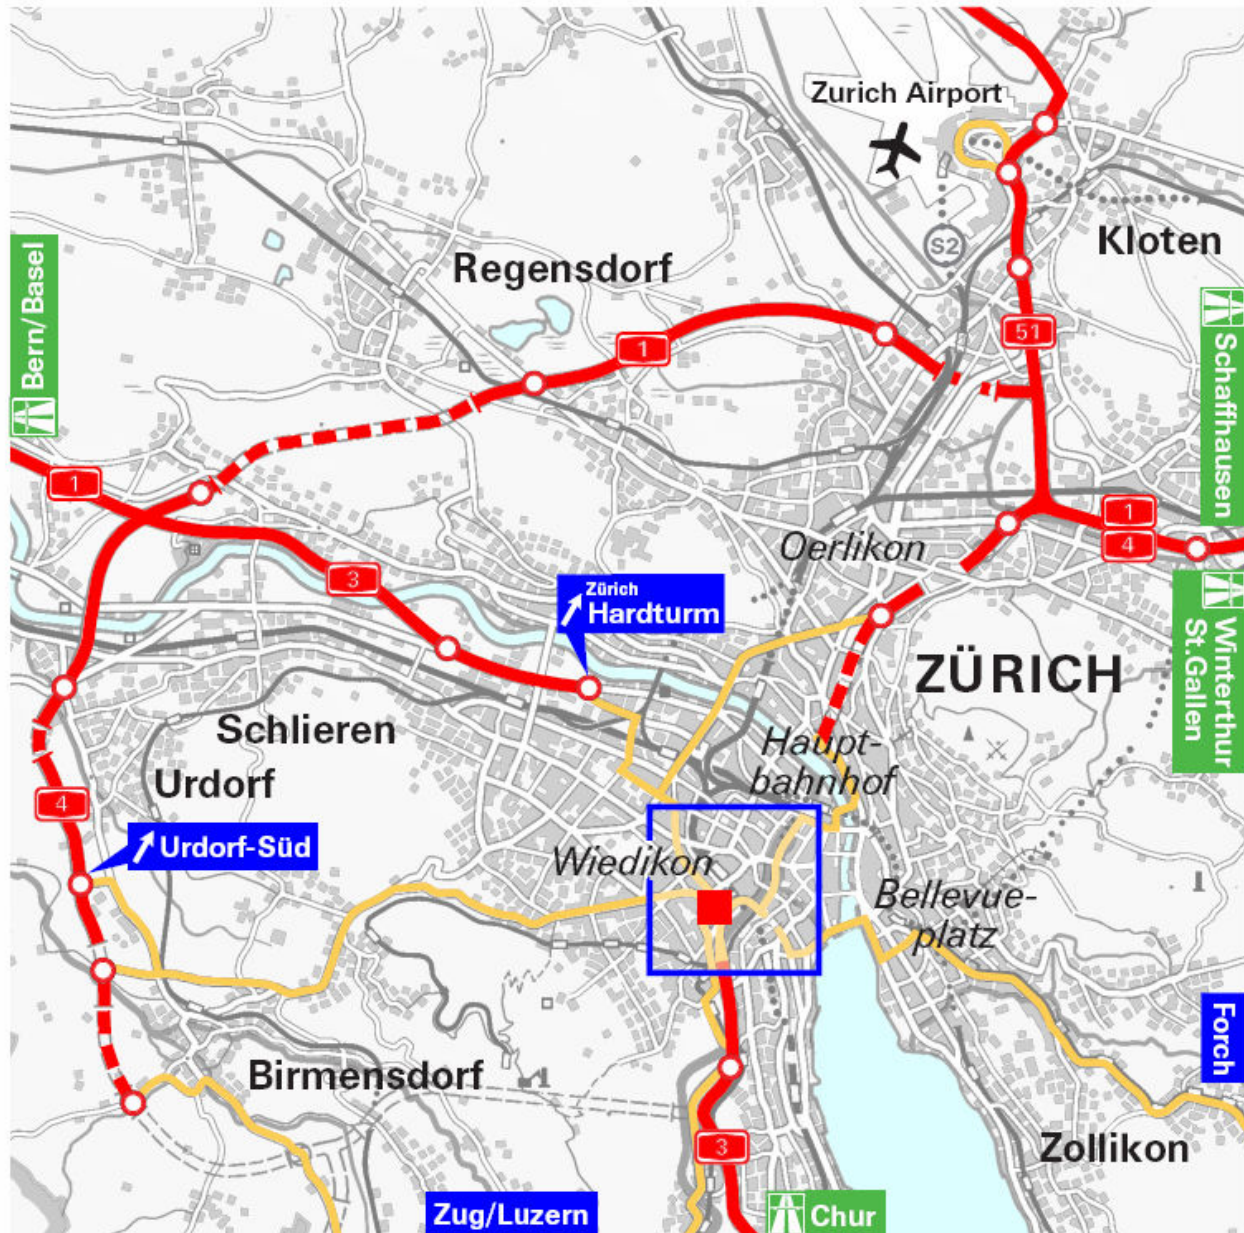

## Map to orell füssli Security Printing Ltd

Coming from Berne, Bale or St. Gallen follow the motorway signs for "Chur" (green signs). At the end of the transit way (Weststrasse) you have to turn right, but do not continue the double lane which leads to the motorway (Autobahn), but keep to the right (Manessestrasse) and turn right at the first traffic light. After about 100 metres you'll see Orell Fussli on your right. Please turn right and use the parking spaces in front of the building.

### small scale