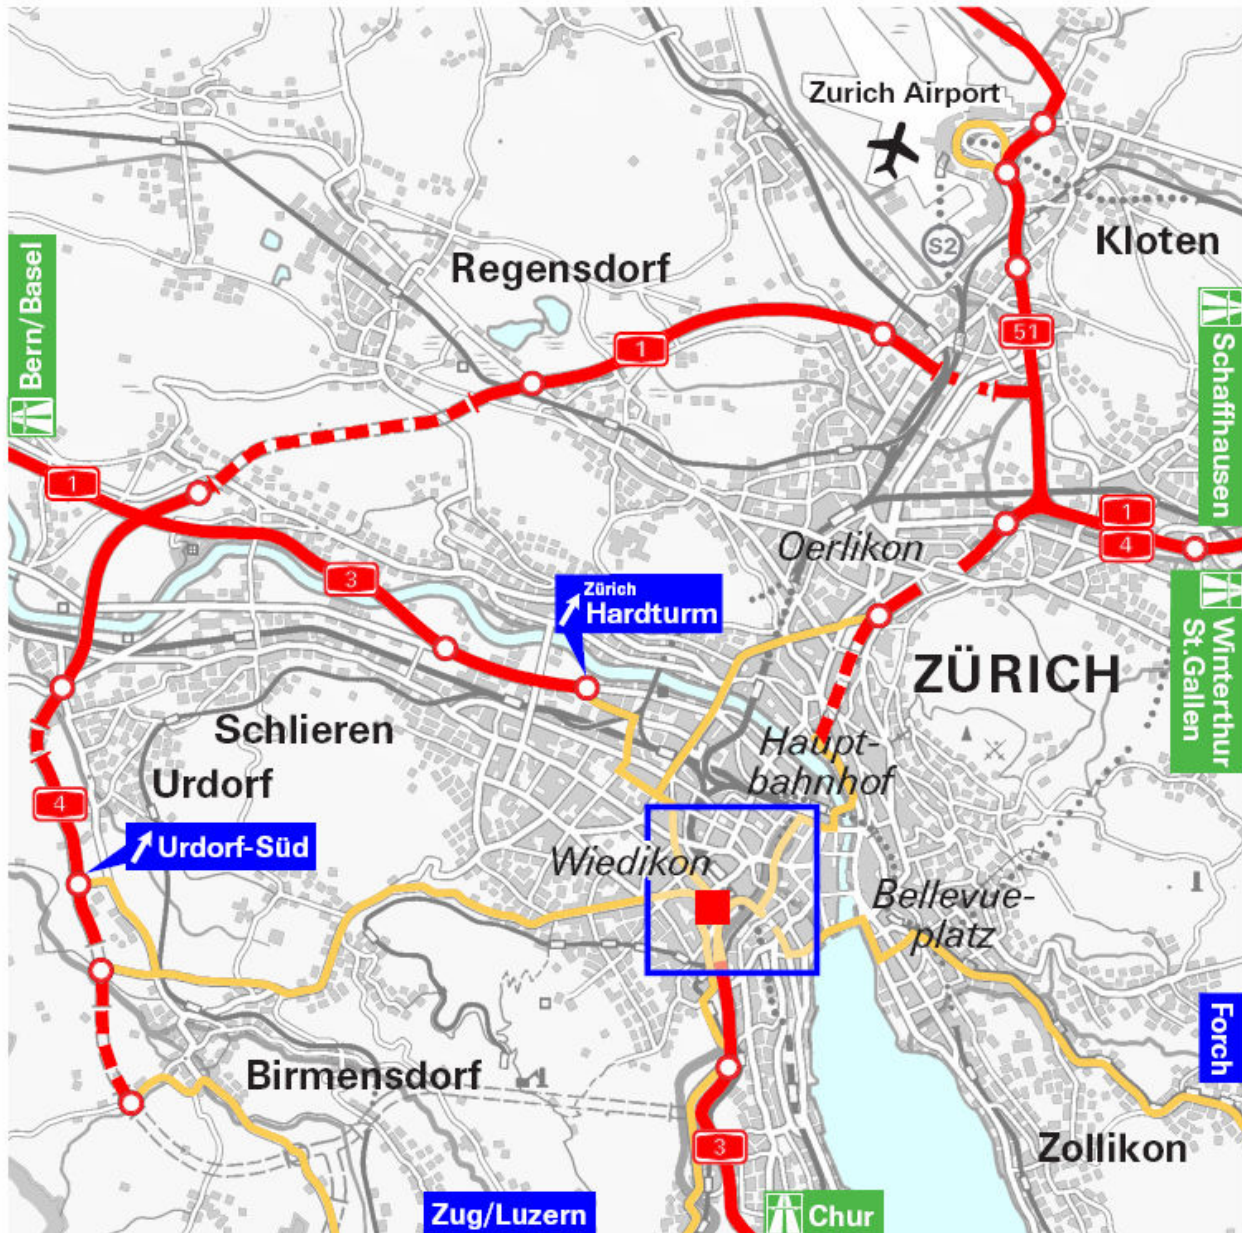

Map to orell füssli Security Printing Ltd

Coming from Berne, Bale or St. Gallen follow the motorway signs for "Chur" (green signs). At the end of the transit way (Weststrasse) you have to turn right, but do not continue the double lane which leads to the motorway (Autobahn), but keep to the right (Manessestrasse) and turn right at the first traffic light. After about 100 metres you'll see Orell Fussli on your right. Please turn right and use the parking spaces in front of the building.

small scale

orell füssli Security Printing Ltd

Dietzingerstrasse 3
8036 Zürich

+41 44 466 77 11 Phone

+41 44 466 79 01 Fax