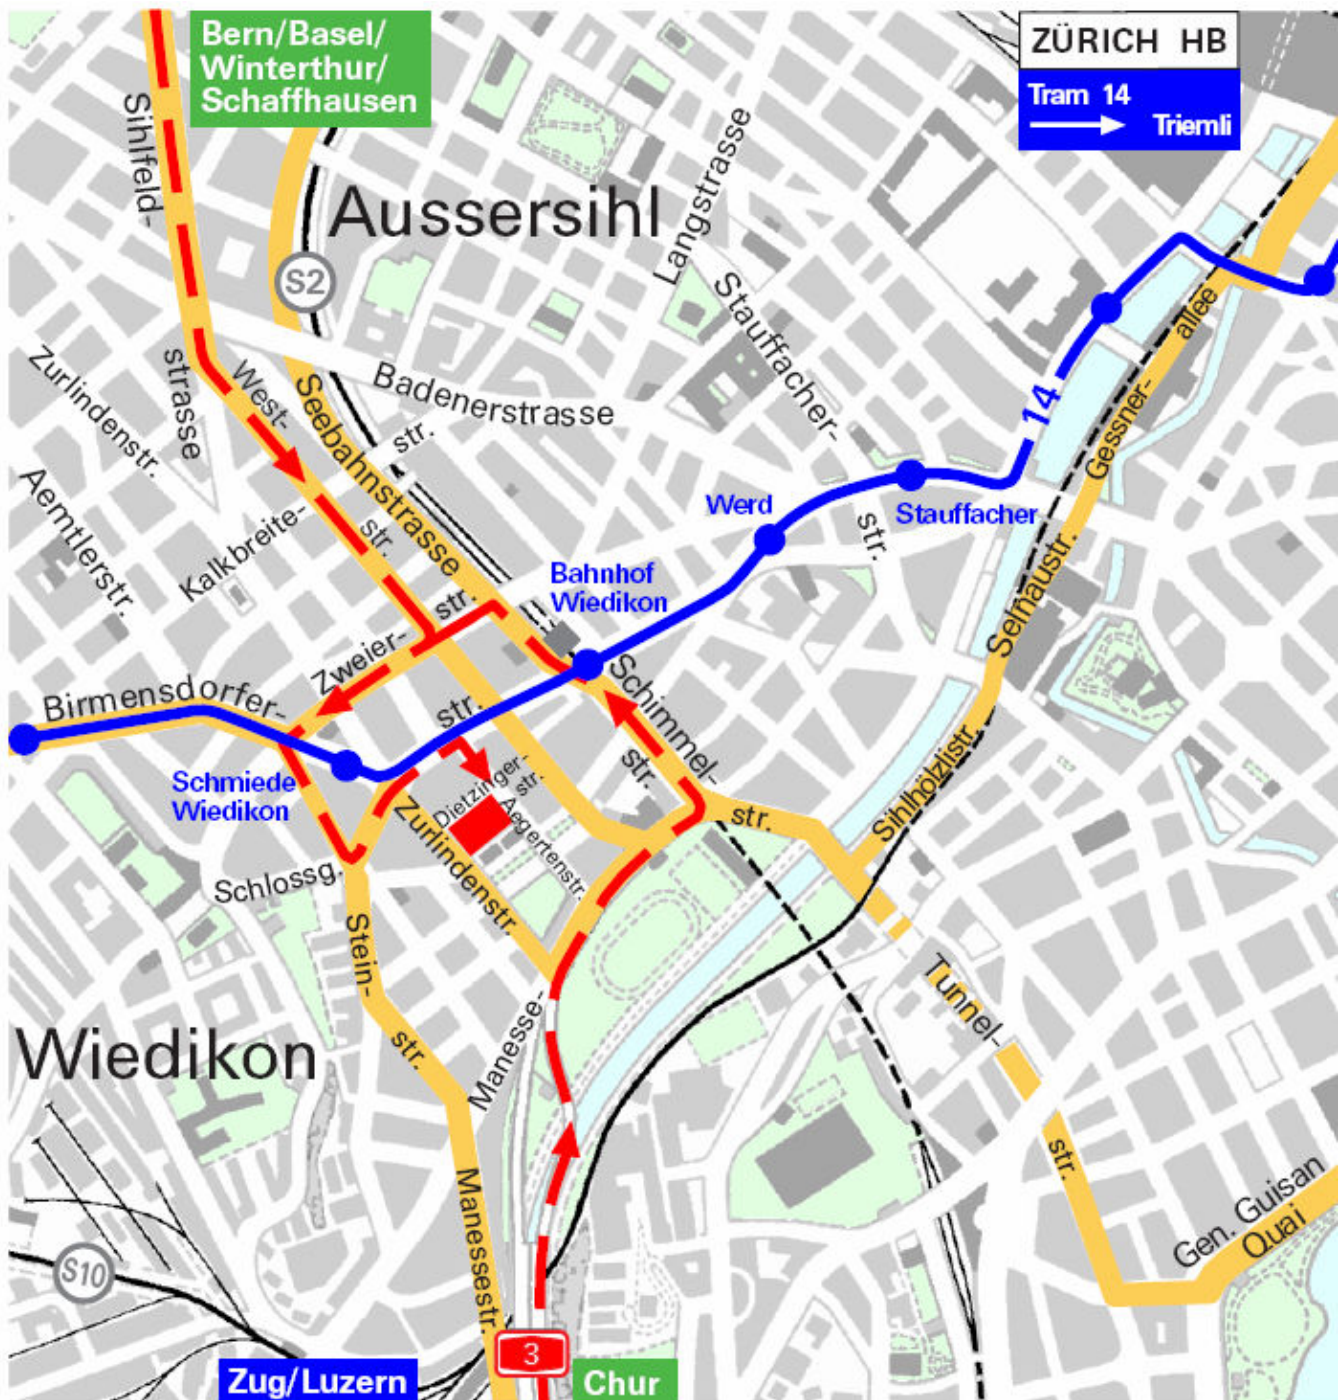

## Map to orell füssli Security Printing Ltd

Coming from Berne, Bale or St. Gallen follow the motorway signs for "Chur" (green signs). At the end of the transit way (Weststrasse) you have to turn right, but do not continue the double lane which leads to the motorway (Autobahn), but keep to the right (Manessestrasse) and turn right at the first traffic light. After about 100 metres you'll see Orell Fussli on your right. Please turn right and use the parking spaces in front of the building.

### small scale